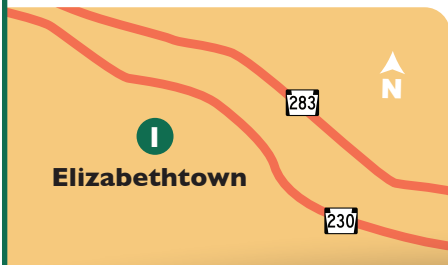

STOP	LOCATION	LOCATION PHOTOGRAPH	MON - FRI APPROX. TIME OF PICK UP
1	White Oak Mills 419 West High Street Elizabethtown, PA 17022		6:00 AM

SOUTH CENTRAL PA SAMPLE PICK UP SYSTEM

DROP BOX LOCATIONS 2-7

STOP	LOCATION	LOCATION PHOTOGRAPH	MON - FRI APPROX. TIME OF PICK UP
2	Hughes Chiropractic 40 Brookwood Avenue #9202 Carlisle, PA 17015		7:00 AM
3	Kalmbach Feeds 908 Mt. Rock Road Shippensburg, PA 17257		8:00 AM
4	Franklin Feed & Supply 1977 Philadelphia Avenue Chambersburg, PA 17201		8:30 AM
5	Greencastle Livestock Market 720 Buchanan Trail East Greencastle, PA 17225		8:30 AM
6	Sollenberger Silo 2216 Wayne Road Chambersburg, PA 17202		9:00 AM
7	Cumberland Valley Analytical Services 4999 Zane A. Miller Drive Waynesboro, PA 17268		Collected throughout the day