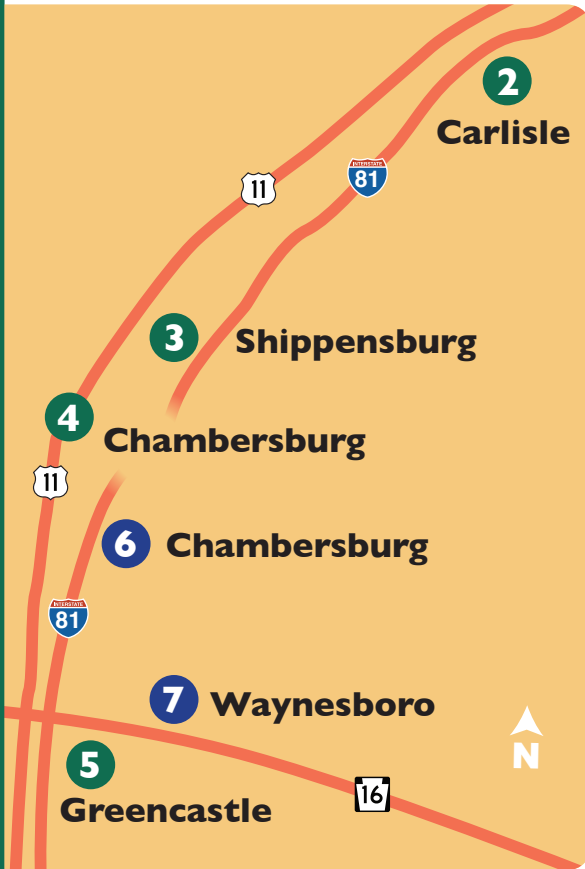

📍🕒 See below and page 2 for maps as well as detailed location and pick up time information.

SOUTH CENTRAL PA SAMPLE PICK UP SYSTEM

Drop boxes are available for forage, feed, water and manure samples. There are 6 standard drop box locations starting from White Oak Mills in Elizabethtown, PA and ending at Greencastle Livestock Auction in Greencastle, PA. Samples left at these locations are picked up Monday through Friday according to the times listed. Additionally, there are two standalone drop boxes: Chambersburg, PA and Waynesboro, PA. There is no pickup on holidays when the lab is not in operation. See www.foragelab.com for a list of holiday closings.

Please be respectful of the businesses that have given permission for us to place drop boxes at their locations. Thank them for that privilege if you have opportunity.

SOUTH CENTRAL PA SAMPLE PICK UP SYSTEM DROP BOX LOCATION I

STOP	LOCATION	LOCATION PHOTOGRAPH	MON - FRI APPROX. TIME OF PICK UP
1	White Oak Mills 419 West High Street Elizabethtown, PA 17022		6:00 AM

SOUTH CENTRAL PA SAMPLE PICK UP SYSTEM

DROP BOX LOCATIONS 2-7

STOP	LOCATION	LOCATION PHOTOGRAPH	MON - FRI APPROX. TIME OF PICK UP
2	Hughes Chiropractic 40 Brookwood Avenue #9202 Carlisle, PA 17015		7:00 AM
3	Kalmbach Feeds 908 Mt. Rock Road Shippensburg, PA 17257		8:00 AM
4	Franklin Feed & Supply 1977 Philadelphia Avenue Chambersburg, PA 17201		8:30 AM
5	Greencastle Livestock Market 720 Buchanan Trail East Greencastle, PA 17225		8:30 AM
6	Sollenberger Silo 2216 Wayne Road Chambersburg, PA 17202		9:00 AM
7	Cumberland Valley Analytical Services 4999 Zane A. Miller Drive Waynesboro, PA 17268		Collected throughout the day